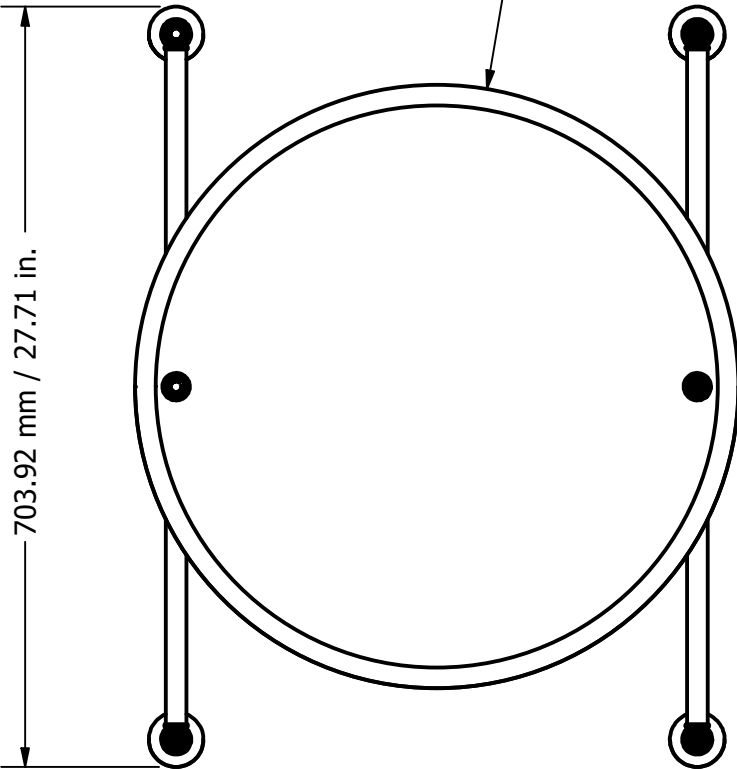

2

1

PARTS LIST

ITEM	QTY	PART NUMBER	DESCRIPTION
1	4	TBBS-2	BACKPLATE
2	1	MRRD-90	ROUND MIRROR
3	4	TSPS-2	HUB
4	6	CRYSCAP-20	CRYSTAL CAP
5	2	MR-TILT-FIT	HUB
6	8	CRRD-34	CHECK RING
7	2	KBBD-1	HUB
8	4	TU34-12	TUBE

APPROVED FOR PRODUCTION

By: RICHARD PAUL  
Date: 01-29-20

B

B

78.58 mm / 3.09 in

A

A

Ø558.80 mm / Ø22.00 in

UNLESS OTHERWISE SPECIFIED

.X	± .3mm
.XX	± .15mm
.XXX	± .008mm

COPYRIGHT @ALLIEDBRASS 2020

THIRD ANGLE PROJECTION

DRAWN	1-29-20	IM	MATERIAL:	BRASS	FINISH	TBD
CHECKED	1-29-20	P.D.	DESCRIPTION:		QTY	TBD
APPROVED	1-29-20	R.A.	Carolina Crystal Collection Round Rail Mounted Mirror		DRAWING NO.	
					CC-27-90	
					SCALE	1.5:1
					SHEET: 1 OF 1	REV