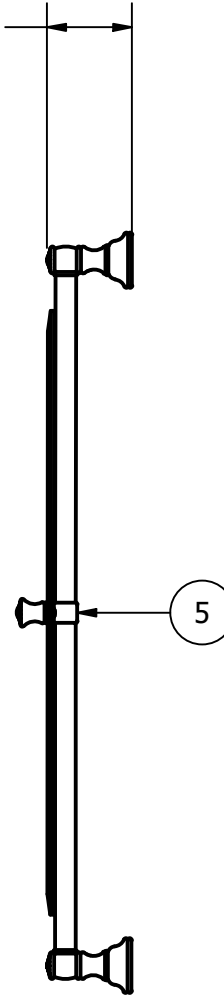

2

1

PARTS LIST

ITEM	QTY	PART NUMBER	DESCRIPTION
1	4	TBBS-2	BACKPLATE
2	1	MRRD-90	ROUND MIRROR
3	4	TSPS-2	HUB
4	6	CRYSCAP-20	CRYSTAL CAP
5	2	MR-TILT-FIT	HUB
6	8	CRRD-34	CHECK RING
7	2	KBBD-1	HUB
8	4	TU34-12	TUBE

APPROVED FOR PRODUCTION

By: RICHARD PAUL  
Date: 01-29-20

B

B

78.58 mm / 3.09 in

A

A

Ø558.80 mm / Ø22.00 in

UNLESS OTHERWISE SPECIFIED

.X	± .3mm
.XX	± .15mm
.XXX	± .008mm

COPYRIGHT @ALLIEDBRASS 2020

THIRD ANGLE PROJECTION

DRAWN	1-29-20	IM	MATERIAL:	BRASS	FINISH	TBD
CHECKED	1-29-20	P.D.	DESCRIPTION:		QTY	TBD
APPROVED	1-29-20	R.A.	Carolina Crystal Collection Round Rail Mounted Mirror		DRAWING NO.	
					CC-27-90	
					SCALE	1.5:1
					SHEET: 1 OF 1	REV