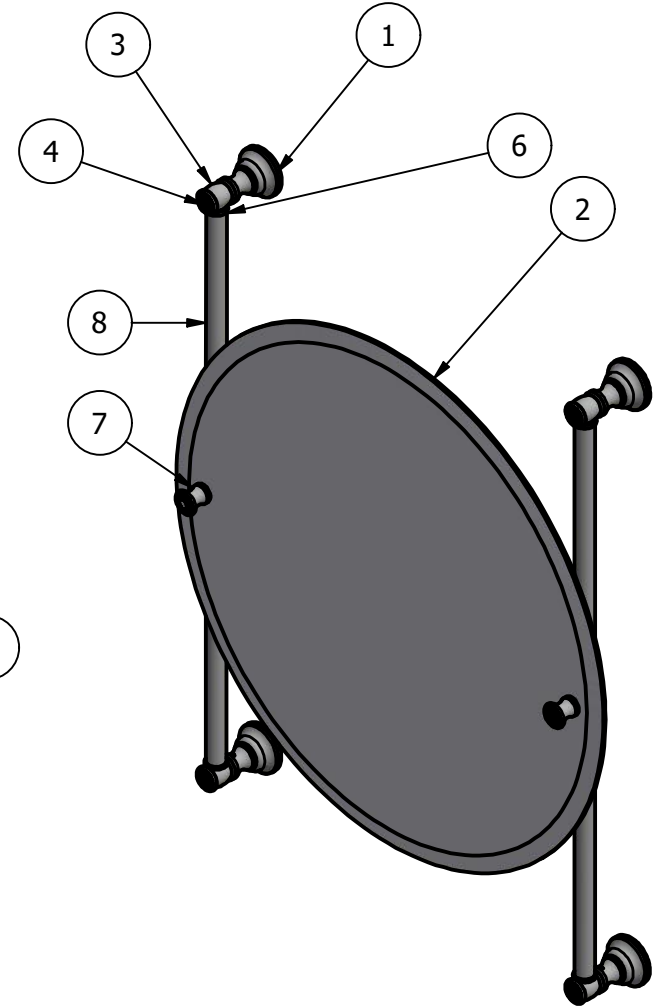

2

1

PARTS LIST

ITEM	QTY	PART NUMBER	DESCRIPTION
1	4	TBBS-2	BACKPLATE
2	1	MRRD-90	ROUND MIRROR
3	4	TSPS-2	HUB
4	6	CRYSCAP-20	CRYSTAL CAP
5	2	MR-TILT-FIT	HUB
6	8	CRRD-34	CHECK RING
7	2	KBBD-1	HUB
8	4	TU34-12	TUBE

APPROVED FOR PRODUCTION

By: RICHARD PAUL  
Date: 01-29-20

B

B

78.58 mm / 3.09 in

A

A

Ø558.80 mm / Ø22.00 in

UNLESS OTHERWISE SPECIFIED

.X	± .3mm
.XX	± .15mm
.XXX	± .008mm

COPYRIGHT @ALLIEDBRASS 2020

THIRD ANGLE PROJECTION

DRAWN	1-29-20	IM	MATERIAL:	BRASS	FINISH	TBD
CHECKED	1-29-20	P.D.	DESCRIPTION:		QTY	TBD
APPROVED	1-29-20	R.A.	Carolina Crystal Collection Round Rail Mounted Mirror		DRAWING NO.	
					CC-27-90	
					SCALE	1.5:1
					SHEET: 1 OF 1	REV